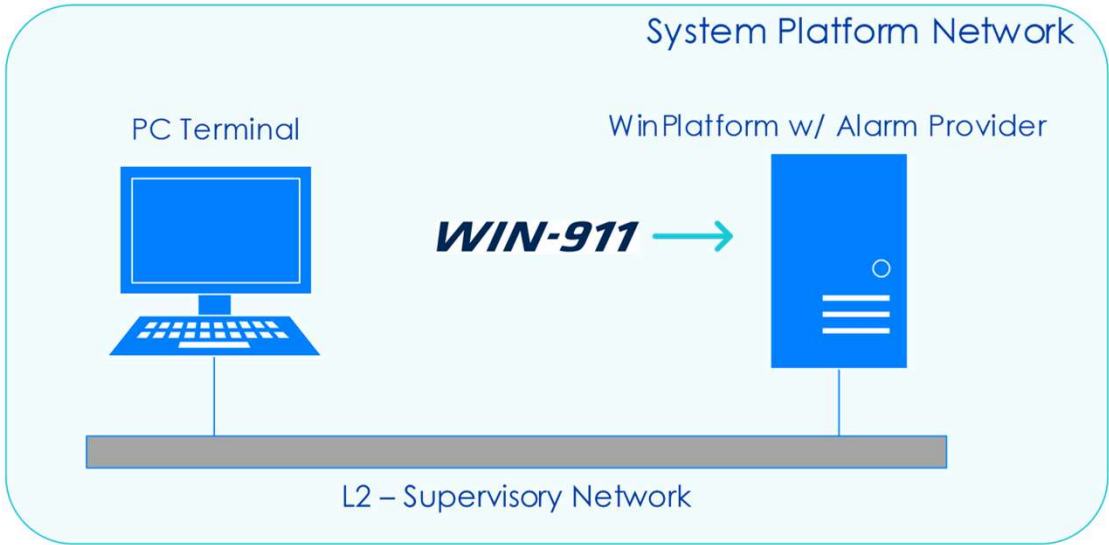

# System Platform Recommended Architecture

System Platform Galaxy with a single WIN-911 system

What's Required?

(1) WIN-911 License

**WIN-911**

WIN-911 must be installed on a WinPlatform with the InTouch alarm provider feature enabled and a MXAccess license.