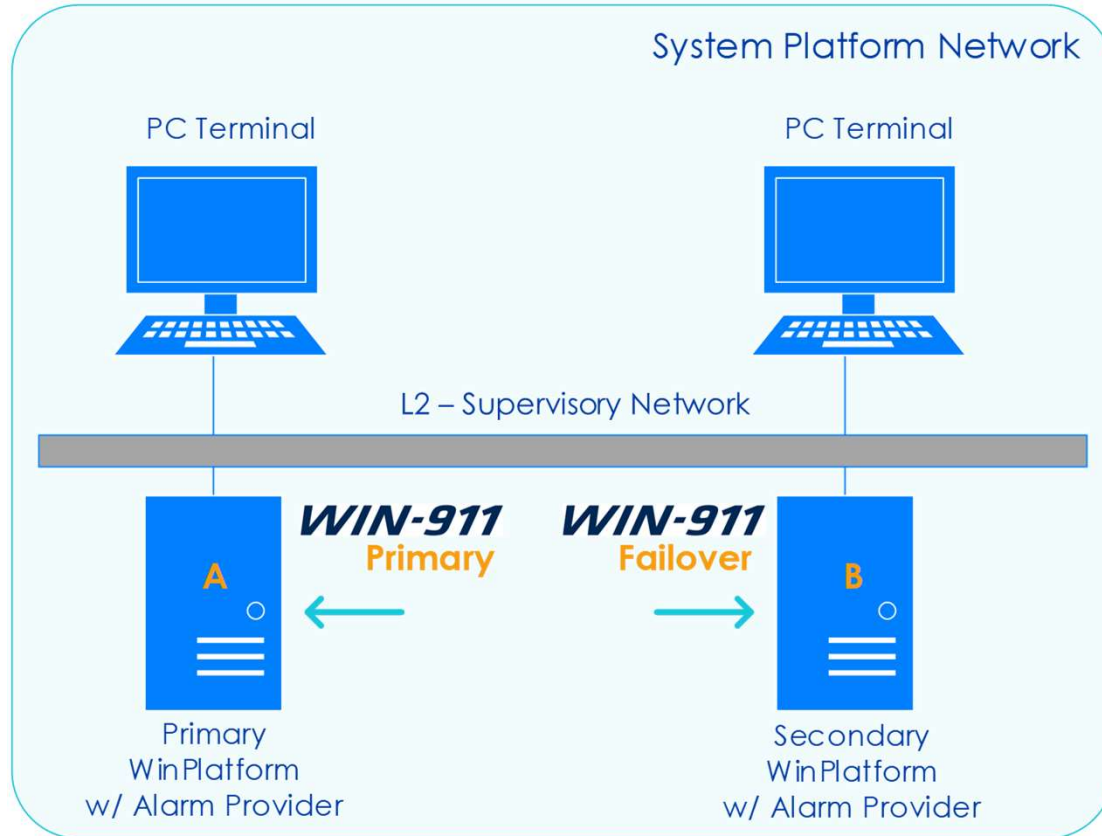

# System Platform Recommended Architecture

System Platform Galaxy with a single WIN-911 system

What's Required?

(1) WIN-911 License

**WIN-911**

WIN-911 must be installed on a WinPlatform with the InTouch alarm provider feature enabled and a MXAccess license.

# System Platform Recommended Architecture

System Platform Galaxy with redundant WIN-911 systems

What's Required?

(1) WIN-911 License

**WIN-911**

WIN-911 must be installed on a WinPlatform with the InTouch alarm provider feature enabled and a MXAccess license.

The WIN-911 Failover Utility runs on the Secondary system and requires a subscription license.

**AVEVA**